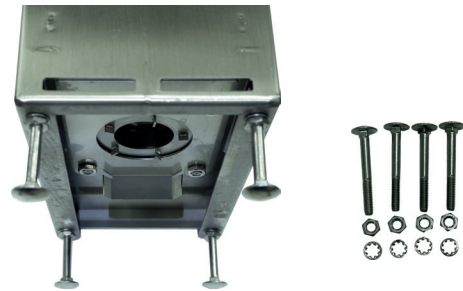

Option 2: Place the VITO into your basin

Feet

Height 5cm / 1,97in