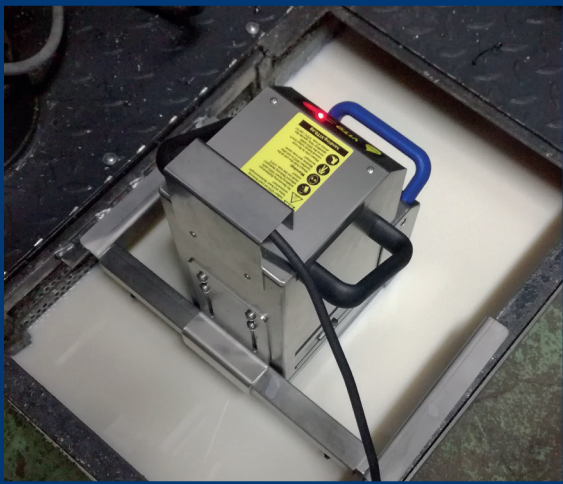

Application