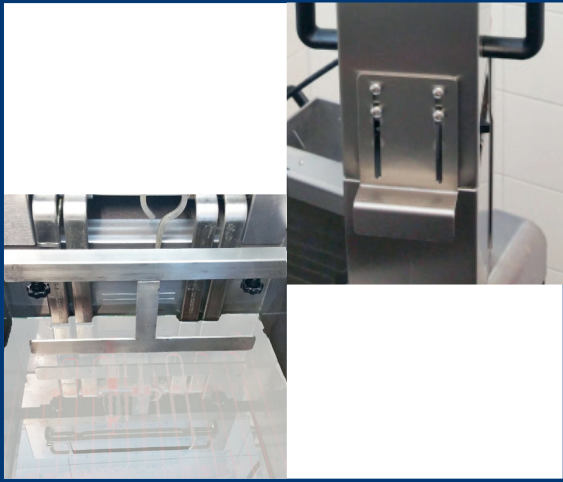

VITO fixing set

Option 1: Hang the VITO into your basin

Fixing bracket and Clip on frame

adjustable width 30-50cm / 11.8-19.7in

Option 2: Place the VITO into your basin

Feet

Height 5cm / 1,97in

Assembly

Assembly

Application

Application

VITO AG

P: +49 (0) 7461 / 1508050
F: +49 (0) 7461 / 1508051

info@vitofilter.com
www.vitofilter.com