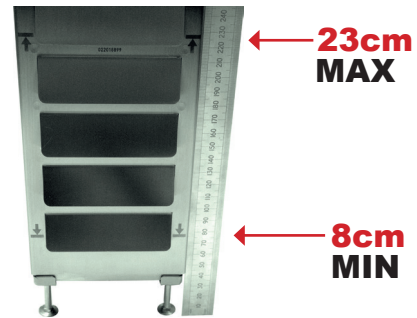

VITO fixing set

Option 1: Hang the VITO into your basin

Fixing bracket and Clip on frame

adjustable width 30-50cm / 11.8-19.7in

Option 2: Place the VITO into your basin

Feet

Height 5cm / 1,97in

Assembly

Assembly

Application

Application

VITO AG

P: +49 (0) 7461 / 1508050
F: +49 (0) 7461 / 1508051

info@vitofilter.com
www.vitofilter.com